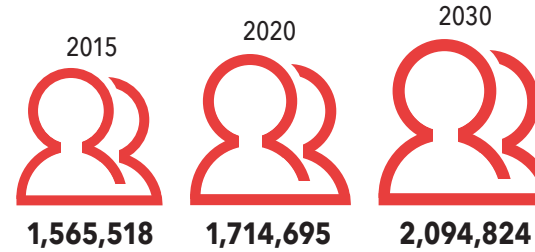

The West Valley

15 Communities... One Workforce

Greater Phoenix, Arizona

Did you know?

1.6 million people live in the West Valley.

69% of the West Valley workforce commutes outside of the region to work in other parts of Maricopa County.

40% of Phoenix residents live west of Interstate 17. Phoenix, the state's largest city, has a population of 1.5 million.

28% of the manufacturing workers in Maricopa County live in the West Valley, yet only 16% of the jobs are located here.

\$62,775 is the average annual income for households in the West Valley.

37% of the healthcare workers in Maricopa County live in the West Valley, yet only 21% of the jobs are located here.

62% of the West Valley population is workforce age.

34% of the professional finance and insurance workers in Maricopa County live in the West Valley, yet only 12% of the jobs are located here.

Projected Population Growth

Source: Maricopa Association of Governments (MAG), 2016 Population Projections