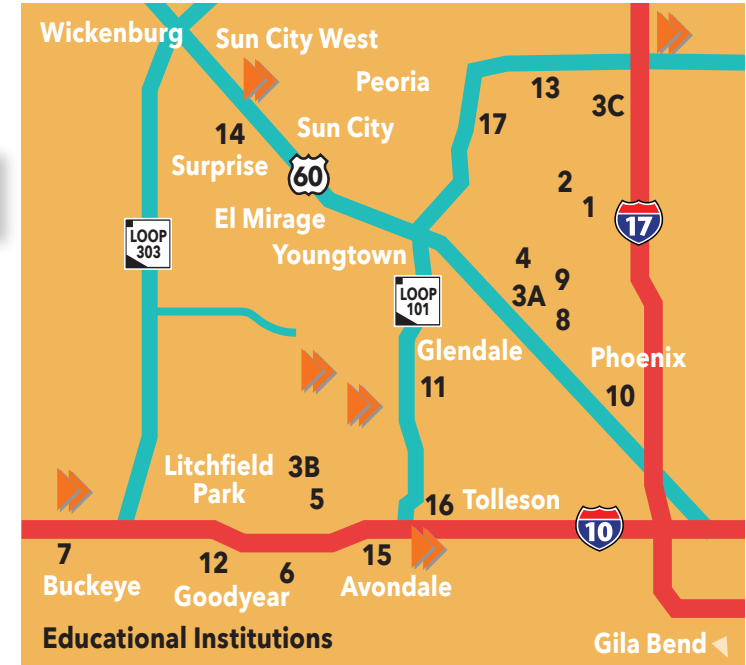

335,508
 Some college or Associates Degree

202,763
 Bachelor's Degree or higher

Source: U.S. Census Bureau, 2011-2015
 American Community Survey 5-Year Estimates

ASU and UofA Graduates

Aerospace	225
Agriculture	356
Art	1,373
Business	8,210
Criminal Justice	1,652
Design/Construction	917
Education	10,319
Engineering	2,148
Information	4,433
Law	425
Mathematics	291
Medical	8,547
Multiple	1,153
Political	1,044
Science	2,189
Social	4,663
Technology	1,800
Tourism	382

Public

- 1 ASU West Campus
- 2 Thunderbird School
- 3A NAU at Glendale
- 3B NAU at Estrella Mountain
- 3C NAU at North Valley

Community Colleges

- 4 Glendale Community College
- 5 Estrella Mountain Community College
- 6 Rio Salado Community College
- 7 Buckeye Education Center