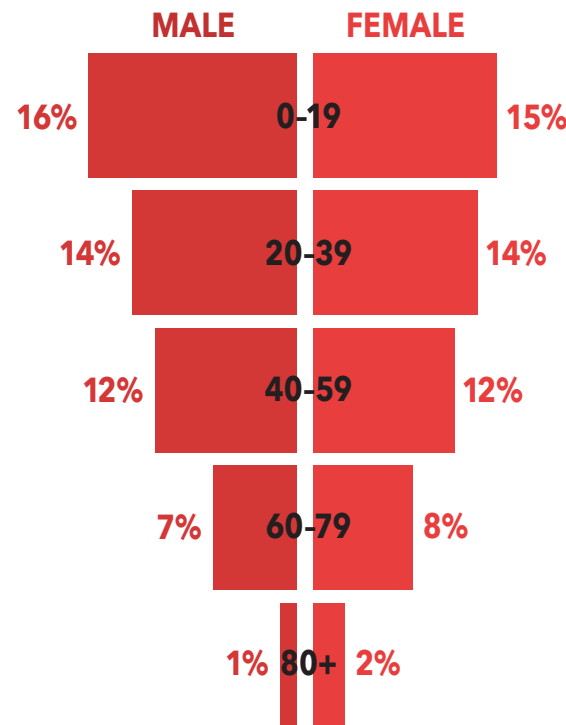

Age Distribution

Workforce

Top Target Industry Employers

Employer	Jobs
Banner Health	6,683
Luke Air Force Base	5,072
Amazon.com	4,538
American Express	3,240
APS/Palo Verde	2,624
PetSmart Inc.	2,061
Abrazo Healthcare	1,726
Swift Transportation Co., Inc.	1,324
FedEx	1,308
Shamrock Foods Company	1,204
JBS Packerland Tolleson	1,200
Arizona State University	1,187
HonorHealth	1,145
JPMorgan Chase Bank	945
Grand Canyon University	903
Humana Inc.	940

Source: MAG Employer Database 2015